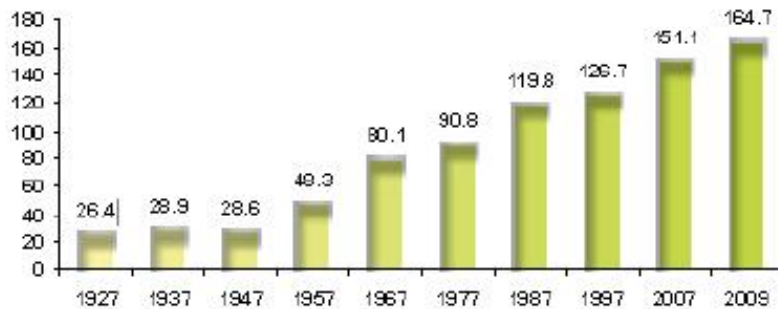

Planning pics and info

U.S. Average Corn Yield

Source: U.S. Department of Agriculture

Iowa average corn yield was 118 bushels per acre (USDA)

<http://www.quotecorn.com/>
for current corn price